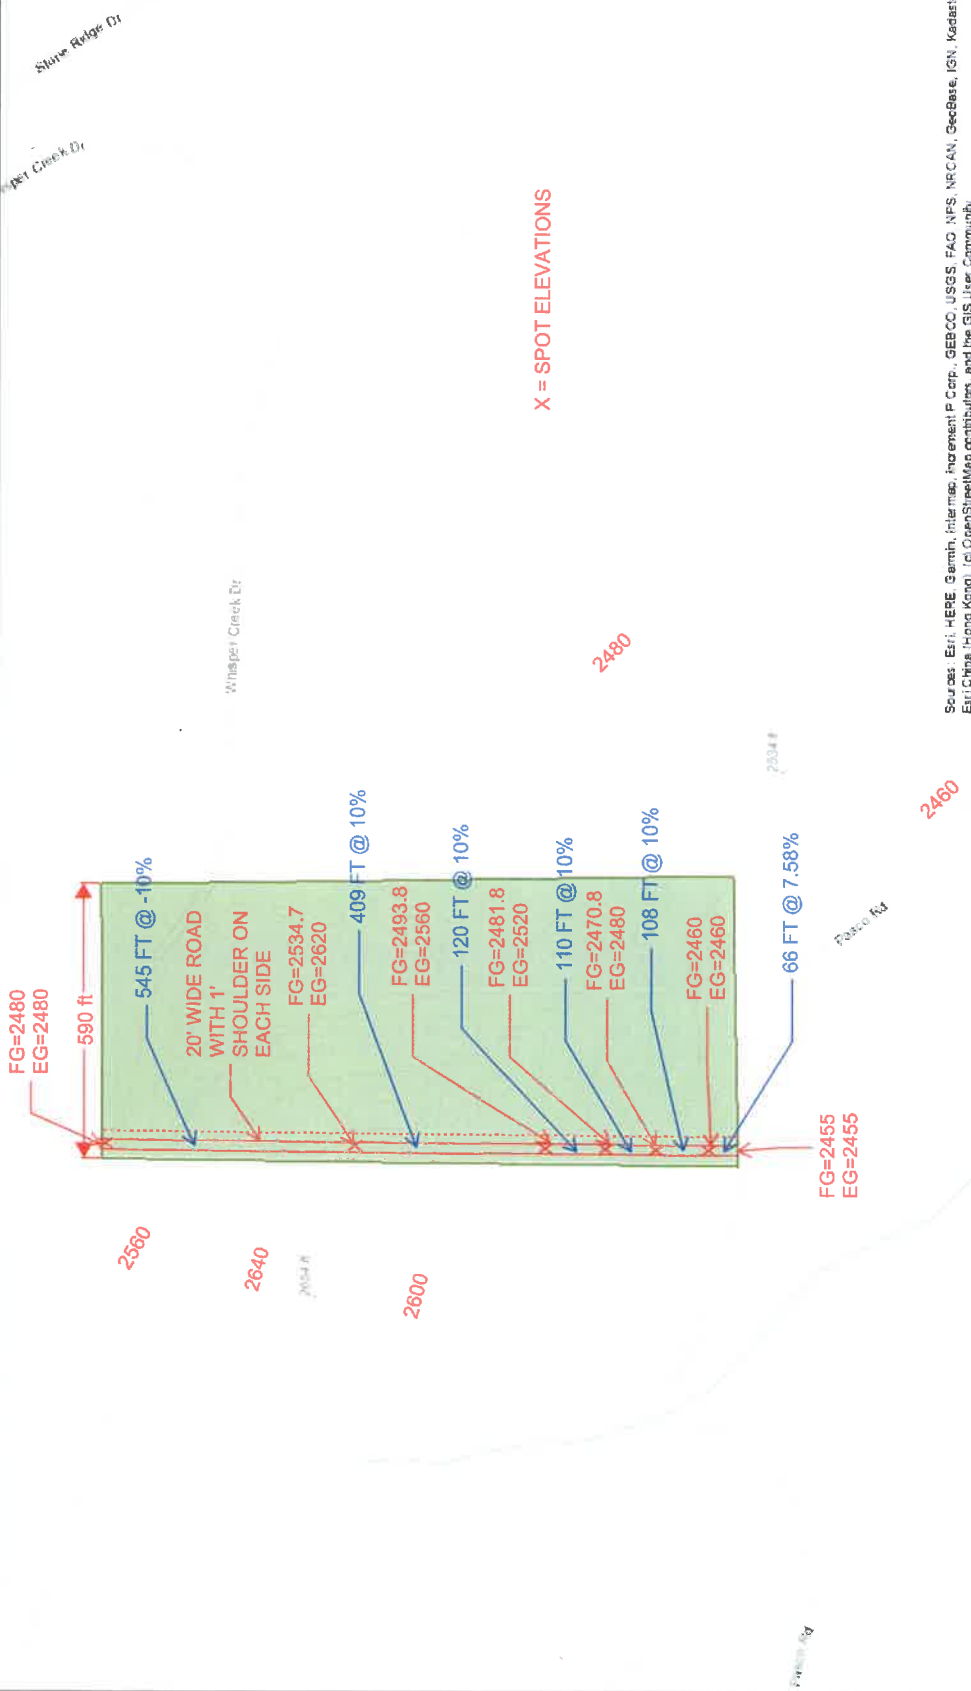

Kittitas County COMPAS Map

Date: 7/6/2021
 1 inch = 376 feet
 Relative Scale 1:4,514

Disclaimer:
 Kittitas County makes every effort to produce and publish the most current and accurate information possible. No warranties, expressed or implied, are provided for the data, its use, or its interpretation. Kittitas County does not guarantee the accuracy of the material contained herein and is not responsible for any use, misuse or representations by others regarding this information or its derivatives.

Sources: Esri, HERE, Garmin, Intermap, increment P Corp., GEBCO, USGS, FAO, NPS, NRCAN, GeoBase, IGN, Kadaster NL, Ordnance Survey, Esri Japan, METI, Esri China (Hong Kong), Swire, Orange, Aerotriangulation, IGN, OpenStreetMap contributors, and the GIS User Community